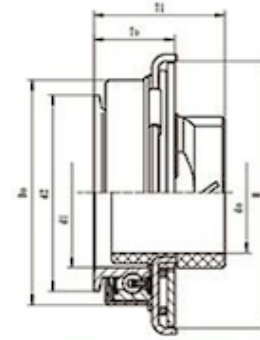

CT type self-aligning Auto Clutch Release Bearing Unit

select	Inquiry Bearing No.	d	T	d ₁	d ₂	H	T ₂ D
68CT4832F0	48	31.5	59	78	106	51.5	89
CT4864F2	47.5	61	63.5	85.5	86	80	103.5
CT4860F2	47.5	59.5	67.5	92	86	76	117.6
CT5554F2	55	53.5	67.5	92	83	83.5	117.6